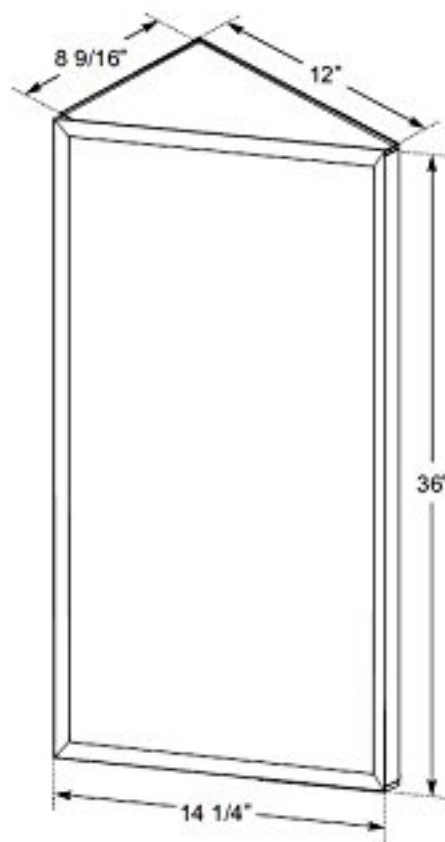

MB36CVBB

Surface mount Steel Corner Cabinet

Beveled Mirror 14-1/4"W x 36"H taped and glued to steel powder coated door back
With welded piano hinge

White Powder Coat 24G Steel Body

3 Adjustable Tempered Glass Shelves
with Zinc Plated steel supports

Weight 28 lbs

UPC 043197135117

American Pride™
Professional

www.apcabinets.com

American Pride
www.apcabinets.com
828-697-8847 Fax 828-697-7094